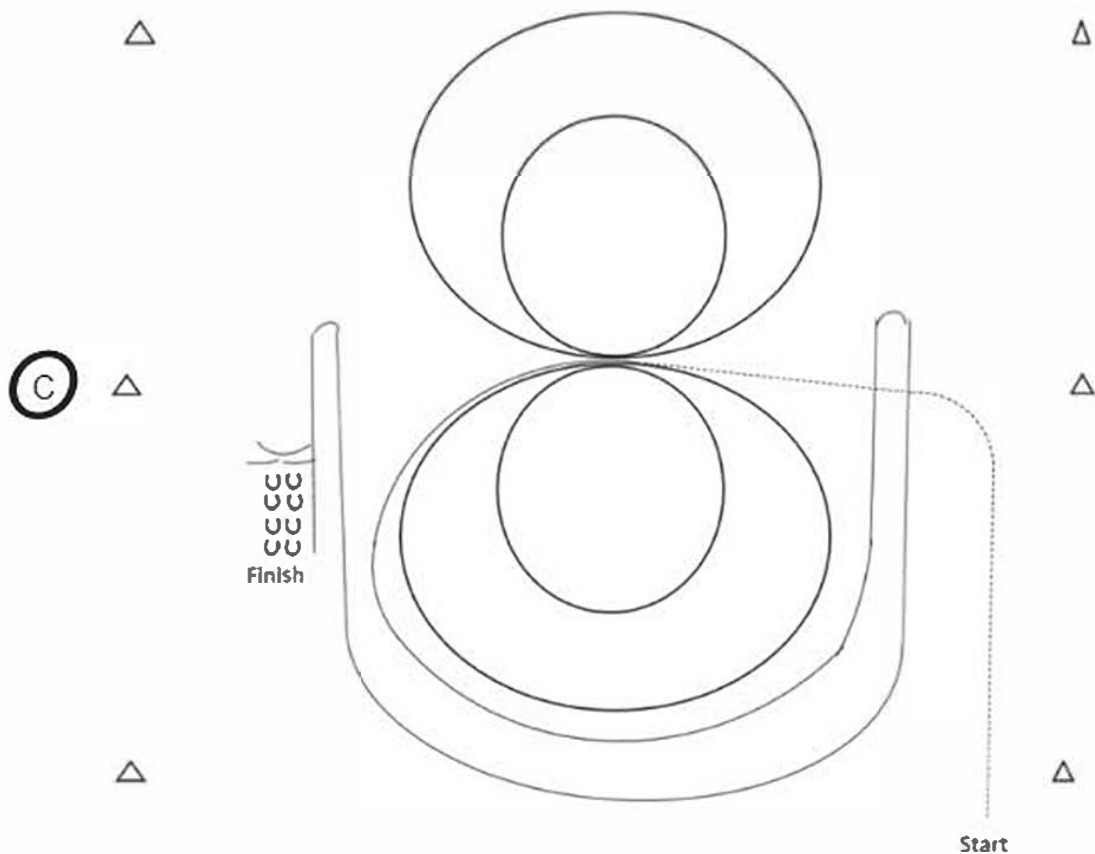

Ranch Horse Reining Pattern 4

PAC World E Show 2023

Pattern can be a trot or Lope in Pattern

1. Beginning on the left lead complete two circle to the left, The first circle small and slow, the next circle large and fast, Change leads at the center of arena.
2. Complete two circles to the right, The first circle small and slow, the next circle large and fast, Change leads in the center of the arena.
3. Begin large circle to left, but do not close the circle, run down the right side of the arena past center marker, and roll back right, no hesitation.
4. Continue around the end of the arena to run down the left side of the arena past center marker and do a left roll back, no hesitation.
5. Run past the middle marker, Stop, Back up 10 feet, 1/4 turn to right, 1/2 turn to left, 1/4 turn to Right.

Hesitate to complete pattern.

C Camera