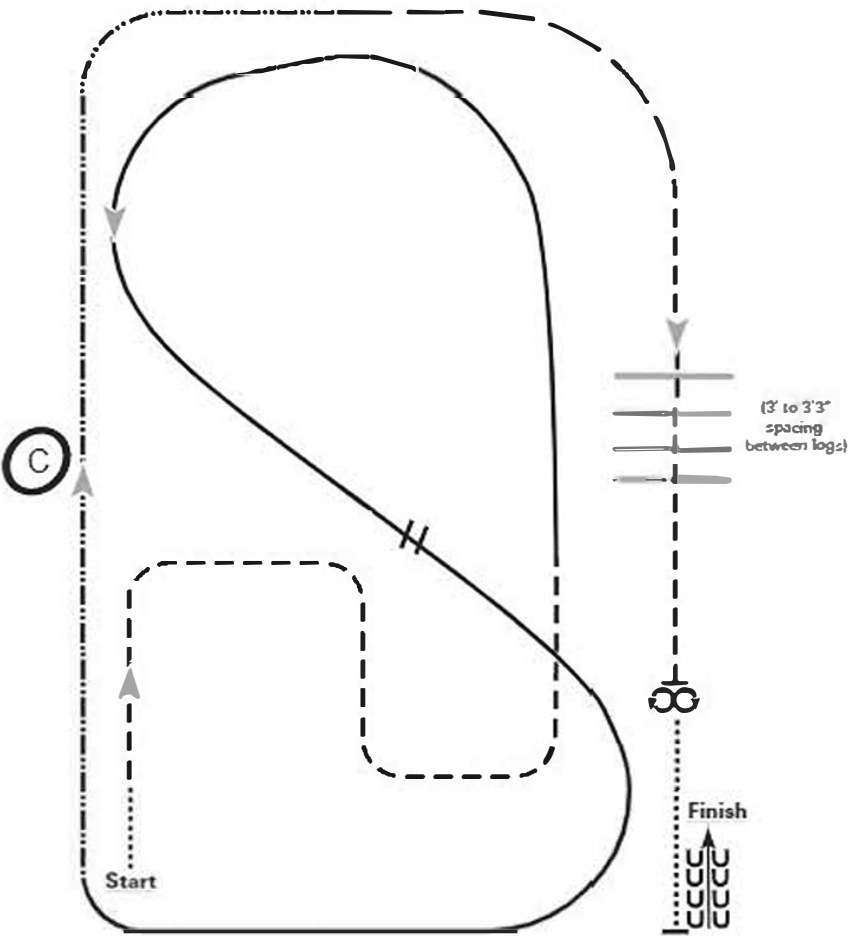

Ranch Riding Pattern 3

PAC World E-Show 2023

1. Walk
2. Trot serpentine
3. Lope left lead around the end of the arena and then diagonally across the arena
4. Change leads (simple or flying) and
5. Lope on the right lead around end of the arena
6. Extend lope on the straight away and around corner to the center of the arena
7. Extend trot around corner of the arena
8. Collect to a trot
9. Trot over poles
10. Stop, do 360 turn each direction (either direction 1st) (L-R or R-L)
11. Walk, stop and back

 Camera