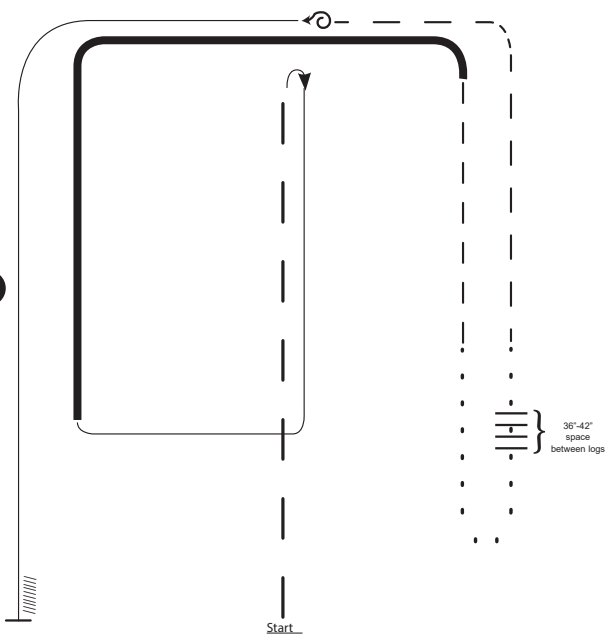

Ranch Riding Pattern #15

PAC World Championship E-Show

1. Extended trot
2. Stop, rollback right
3. Lope right lead
4. Extended lope (right lead)
5. Trot
6. Walk
7. Walk over logs
8. Walk
9. Trot
10. Stop, 360 left
11. Lope left lead
12. Stop and back

Camera 

Marker 