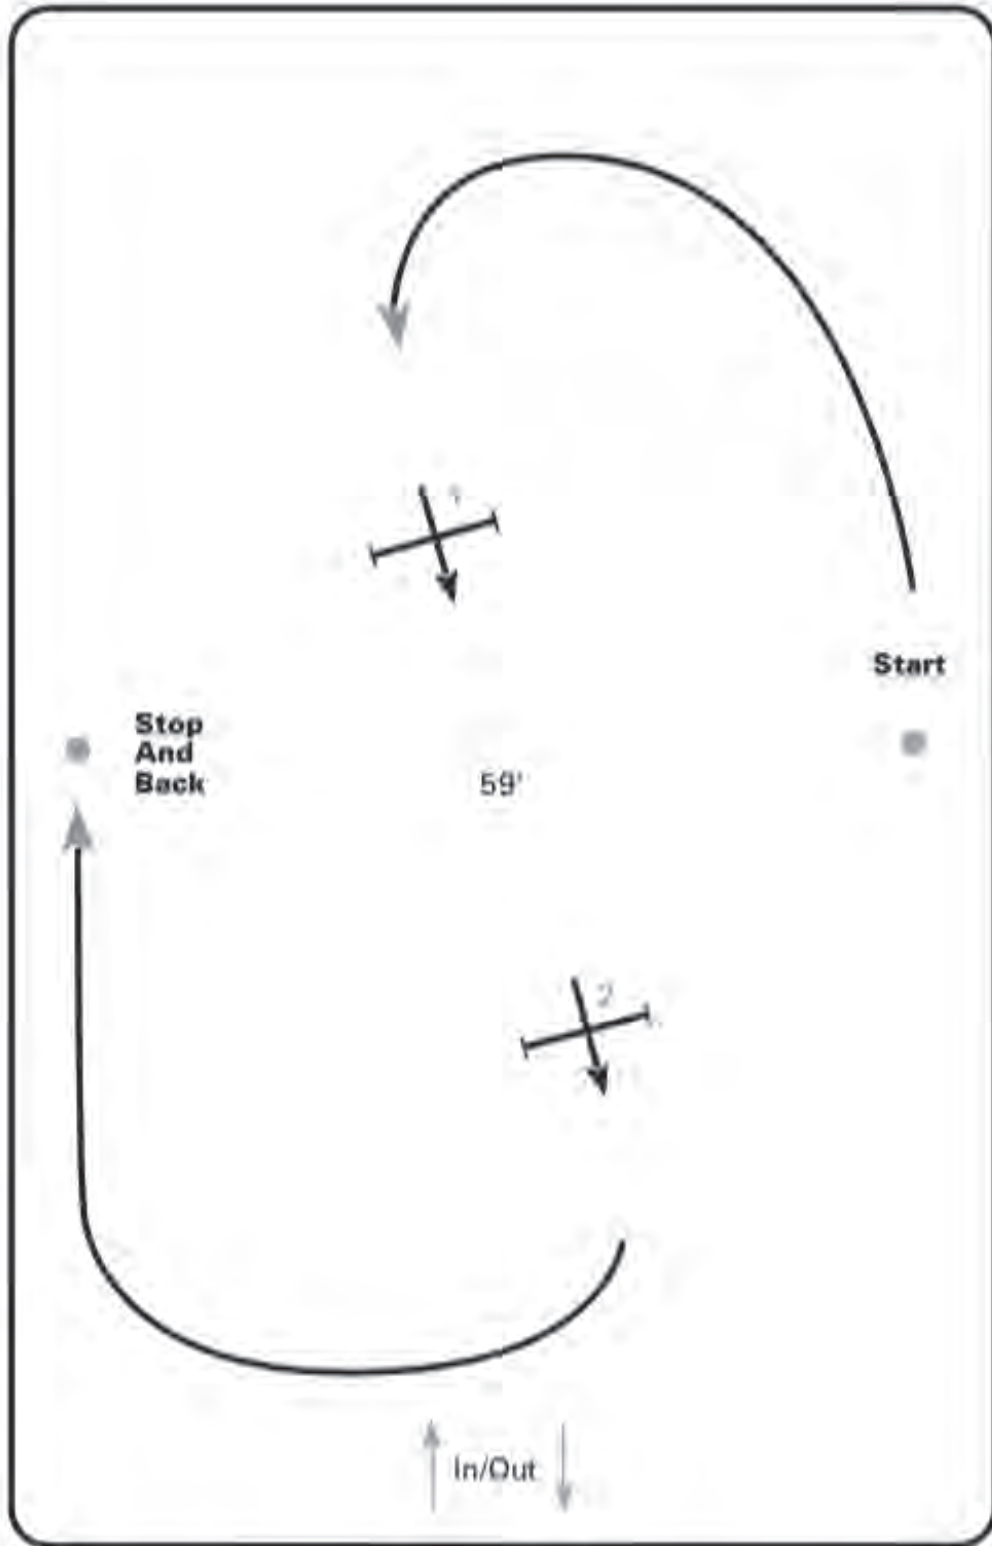

HUNTER HACK

All Classes

APHA June E-Show

Camera

Jumps should be set to 2'3"