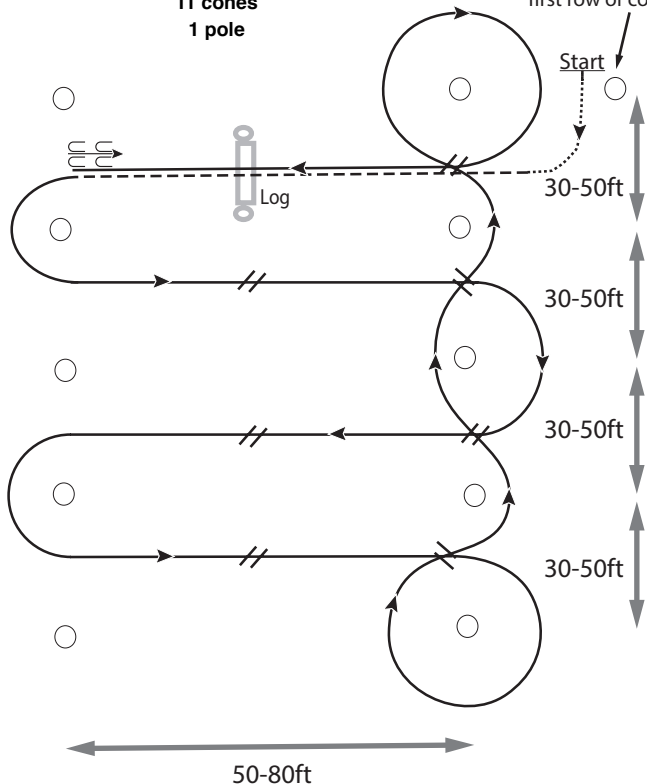

# 2020 AZ State Virtual 4-H Horse Show

Cone placed along rail/edge of riding area in line with first row of cones

Equipment:  
11 cones  
1 pole

1. Walk, transition to jog, jog over log.
2. Transition to lope.
3. First crossing change.
4. Second crossing change.
5. Third crossing change.
6. Circle and first line change.
7. Second line change.
8. Third line change.
9. Fourth line change and circle.
10. Lope over log.
11. Lope, stop and back.

// = Lead change

**C** Camera