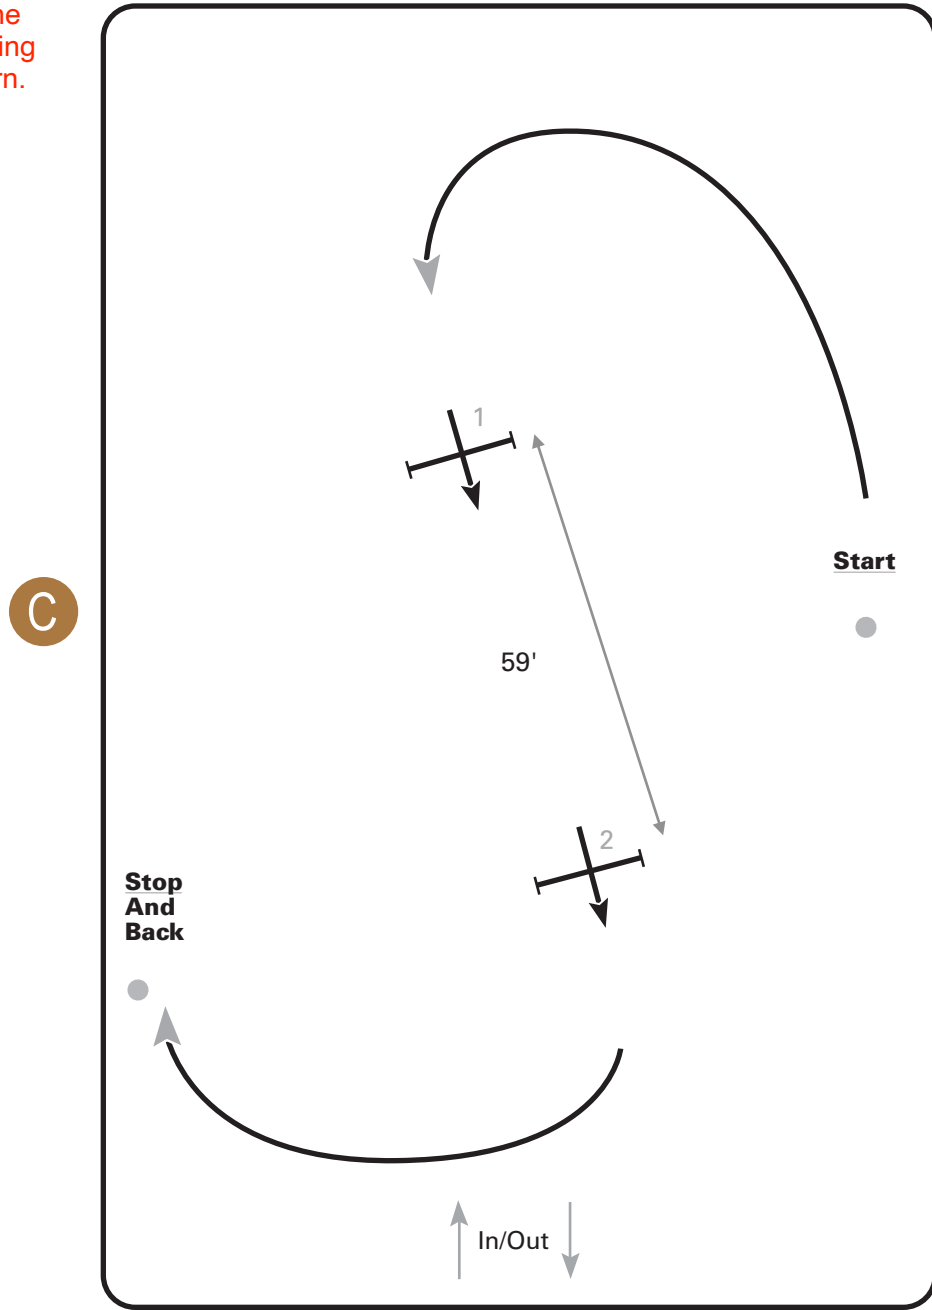

Hunter Hack

2020 AZ State Virtual 4-H Horse Show

Note: Perform your rail work in the arena with the jumps before your pattern.
Refer to the website for the filming instructions.
The video must be one continuous shot including both rail work & pattern.

Camera **C**

*Fences should be set at a height of Jr: 2'0"
Sr: 2'6"