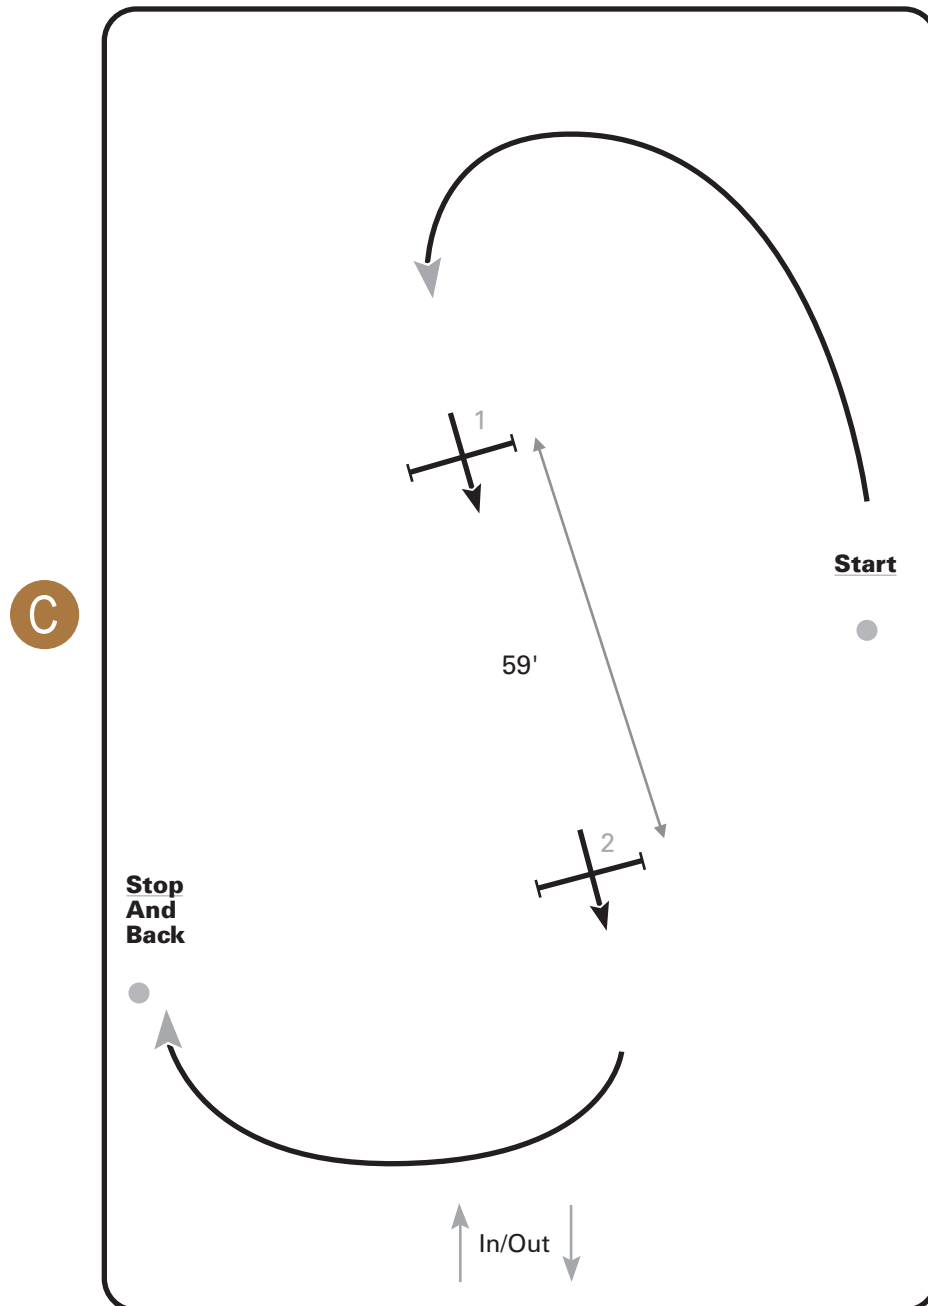

# Hunter Hack PAC World Championship E-Show

Camera **C**

\*Fences should be set at a height of 2'3"