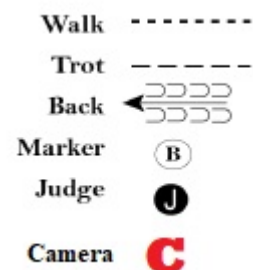

2020 NC State 4-H Virtual Horse Show

Short Stirrup Showmanship

Show Date: July 2020

w w w . H o r s e S h o w P a t t e r n s . c o m

w w w . H o r s e S h o w P a t t e r n s . c o m

1. Walk to A.
2. Trot in a half circle until even with the Judge.
3. Walk in a straight line until even with A.
4. Stop and perform a 180 degree turn.
5. Walk an arc to the Judge.
6. Stop and set up for inspection.
7. When dismissed, pet your horse to show completion of the pattern.

Cone A across to Camera: Approx. 50ft. (*Measurements are merely guidelines to help you while setting your pattern*)

Exhibitors must have either a person to serve as the inspection judge or have the camera operator walk for inspection while keeping the exhibitor's positioning in frame at all times. If using a separate inspection judge, they should remain behind the camera before and after inspection. When it is time for inspection, the judge should walk around the horse counter-clockwise.