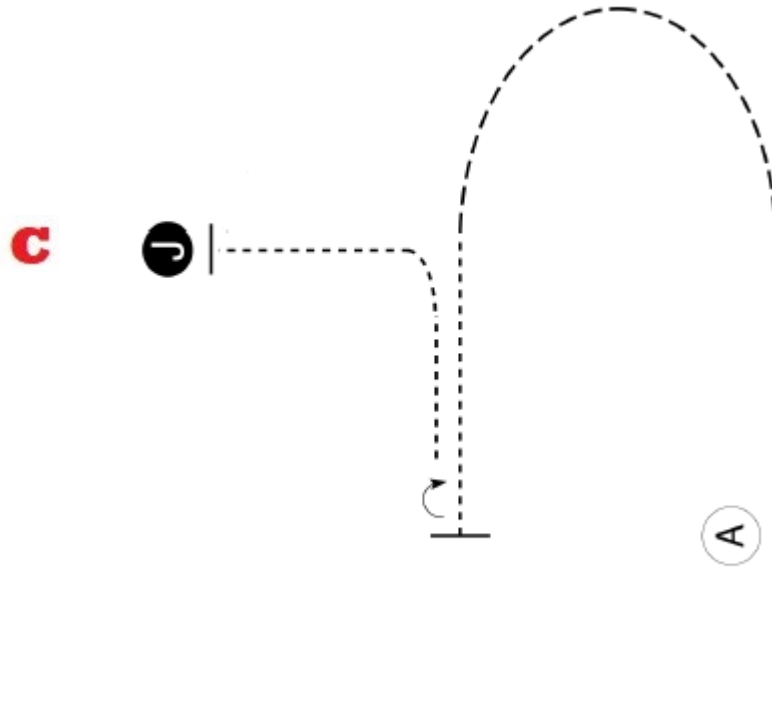

2020 NC State 4-H Virtual Horse Show

Short Stirrup Showmanship

Show Date: July 2020

w w w . H o r s e S h o w P a t t e r n s . c o m

w w w . H o r s e S h o w P a t t e r n s . c o m

1. Walk to A.
2. Trot in a half circle until even with the Judge.
3. Walk in a straight line until even with A.
4. Stop and perform a 180 degree turn.
5. Walk an arc to the Judge.
6. Stop and set up for inspection.
7. When dismissed, pet your horse to show completion of the pattern.

Cone A across to Camera: Approx. 50ft. (*Measurements are merely guidelines to help you while setting your pattern*)

Exhibitors must have either a person to serve as the inspection judge or have the camera operator walk for inspection while keeping the exhibitor's positioning in frame at all times. If using a separate inspection judge, they should remain behind the camera before and after inspection. When it is time for inspection, the judge should walk around the horse counter-clockwise.