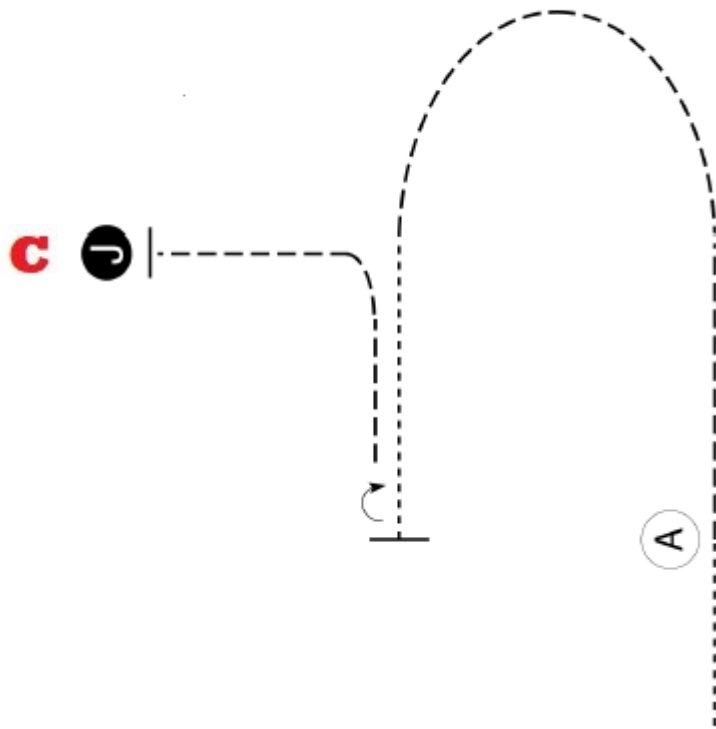

# 2020 NC State 4-H Virtual Horse Show Long Stirrup Showmanship

Show Date: July 2020

w w w . H o r s e S h o w P a t t e r n s . c o m

w w w . H o r s e S h o w P a t t e r n s . c o m

1. Walk to A.
2. Trot in a half circle until even with the Judge.
3. Walk in a straight line until even with A.
4. Stop and perform a 180 degree turn.
5. Trot an arc to the Judge.
6. Stop and set up for inspection.
7. When dismissed, pet your horse to show completion of the pattern.

Cone A across to Camera: Approx. 50ft. (*Measurements are merely guidelines to help you while setting your pattern*)

Exhibitors must have either a person to serve as the inspection judge or have the camera operator walk for inspection while keeping the exhibitor's positioning in frame at all times. If using a separate inspection judge, they should remain behind the camera before and after inspection. When it is time for inspection, the judge should walk around the horse counter-clockwise.