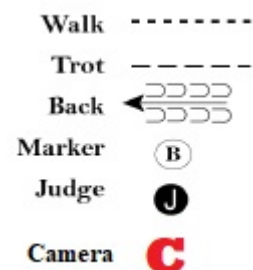

# 2020 NC State 4-H Virtual Horse Show Long Stirrup Showmanship

Show Date: July 2020

w w w . H o r s e S h o w P a t t e r n s . c o m

w w w . H o r s e S h o w P a t t e r n s . c o m

1. Walk to A.
2. Trot in a half circle until even with the Judge.
3. Walk in a straight line until even with A.
4. Stop and perform a 180 degree turn.
5. Trot an arc to the Judge.
6. Stop and set up for inspection.
7. When dismissed, pet your horse to show completion of the pattern.

Cone A across to Camera: Approx. 50ft. (*Measurements are merely guidelines to help you while setting your pattern*)

Exhibitors must have either a person to serve as the inspection judge or have the camera operator walk for inspection while keeping the exhibitor's positioning in frame at all times. If using a separate inspection judge, they should remain behind the camera before and after inspection. When it is time for inspection, the judge should walk around the horse counter-clockwise.