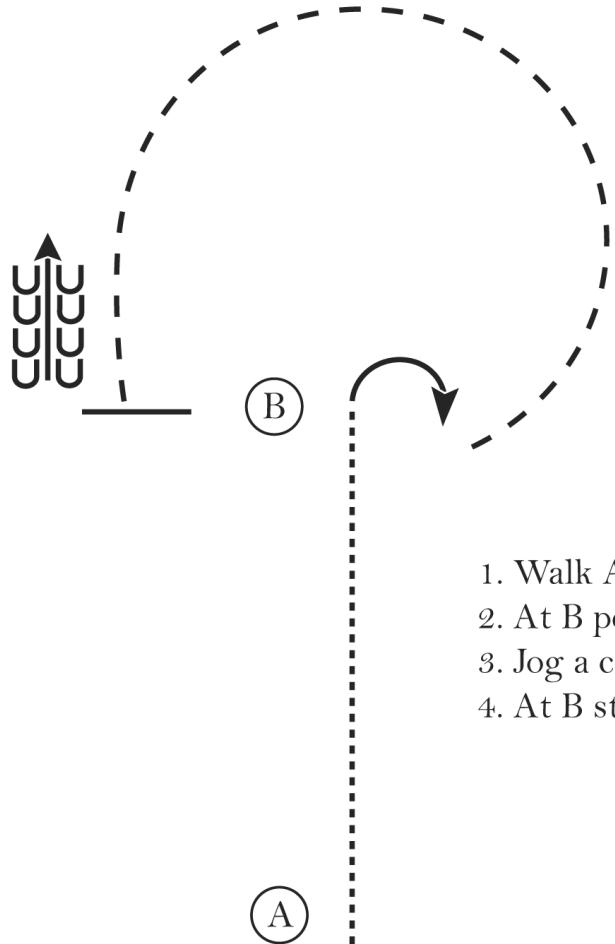

## Adaptive Equitation

Show Date: July 2020

w w w . H o r s e S h o w P a t t e r n s . c o m

w w w . H o r s e S h o w P a t t e r n s . c o m

1. Walk A to B
2. At B perform a 90 degree turn to the right
3. Jog a circle around B
4. At B stop and back 4 steps

**Pattern Measurements**

Cone A to camera, and Cone A to B, approximately 45 feet.  
*(measurements are just guidelines to help you set up your pattern)*

Camera	<b>C</b>
Walk	.....
Jog	-----
Extended Jog	-----
Lope	—————
Leg Yield	
Lead Change	↙
Back	←←←←
Marker	(B)
Sidepass	←←←←

[WH/WT-7]

**Pattern Provided by:**  
*Show Management*